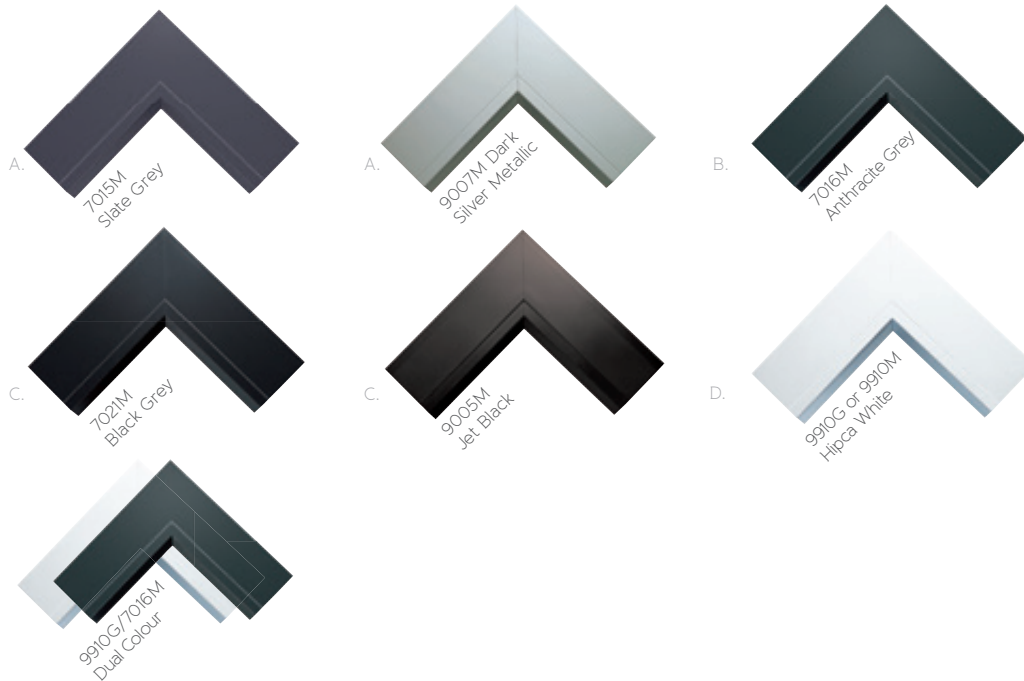

Popular colours...

Your personalisation options are virtually limitless with Origin. So much so that you're able to colour coordinate Q-lon seals and various gaskets to the frame or panel. To the right demonstrates the most popular colours and to assist with this, we've outlined the Q-lon colours that they often go with.

If you select a panel from the Kensington range in one of these colours, you'll benefit from receiving your doors on a 1-week lead time.

Dual Colour:

9910G (Hipca White) in, 7016M (Anthracite Grey) out

Even the gasket and Q-lon seal colour is your choice