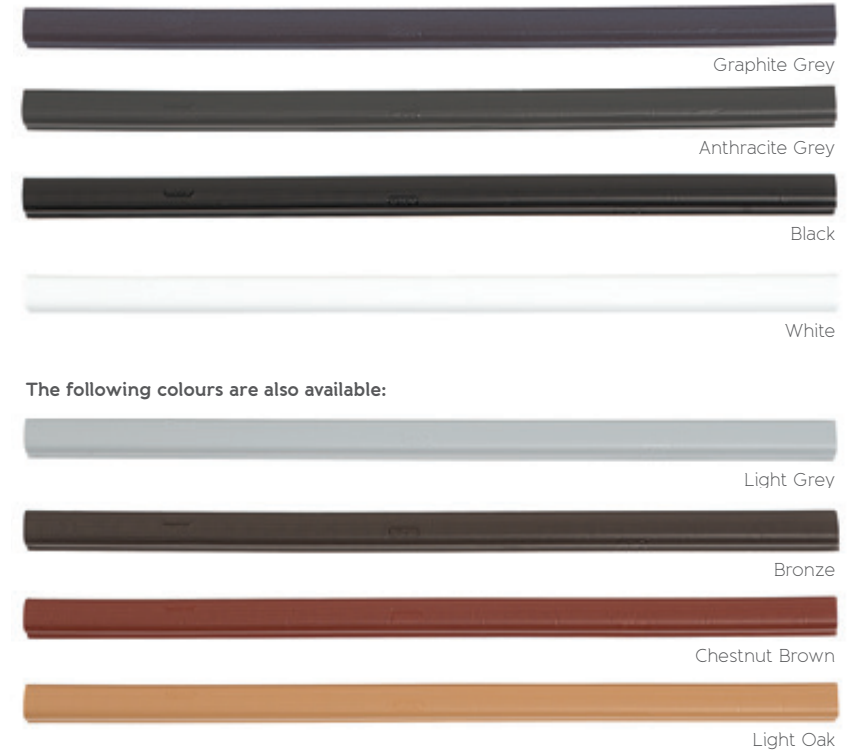

Door Colour	Recommended Q-lon Colour
A. 7015M and 9007M	Graphite Grey
B. 7016M	Anthracite Grey
C. 7021M and 9005M	Black
D. 9910G and 9910M	White

Colours shown here may not be 100% representative. Visit your local showroom or contact Origin directly for physical samples.