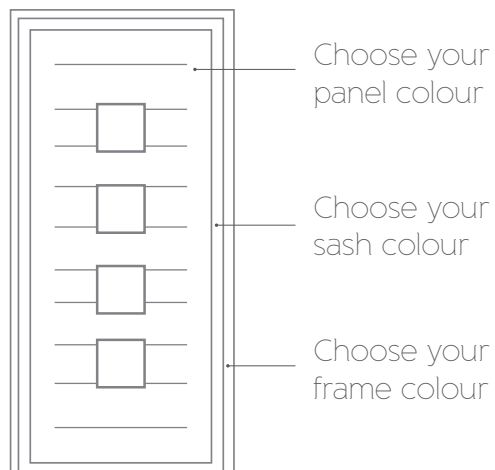

Whatever your colour preference, with over 150 different RAL shades to choose from, you can be sure to find one that suits your taste – no matter how subtle or flamboyant it may be.

Ranging from bright primary shades through to candy pastels and deeper earthy tones, the extensive colour palette is guaranteed to offer inspiration to homeowners and interior designers alike. Of course, the usual favourites of black, white and all of the popular metallic shades in between are also on offer.

Additionally, different colours can be selected on the frame, sash and the panel, meaning that it's easy to create your own unique look.

A dual colour option is also available, so your chosen exterior colour(s) can complement the building style, while the interior can blend in or contrast with your internal colour scheme.

Don't be afraid to go for a bold hue that makes your entranceway pop. Or, for a more subtle look, a more conservative colour will complement most interiors. Popular combinations include a vibrant red or blue door paired with white frame for a friendly high-contrast aesthetic. Or for a fresh seaside feel, a light and dark blue juxtaposition works wonderfully. And if it's a classic contrast you're seeking, nothing beats a timeless black and white pairing.

Many of our RAL colours also come with the option of a matt, satin or gloss finish, giving you plenty of choice to make a great first impression.

Panel Option: SE 01
Door Colour: 6029M
Frame Colour: 9910G