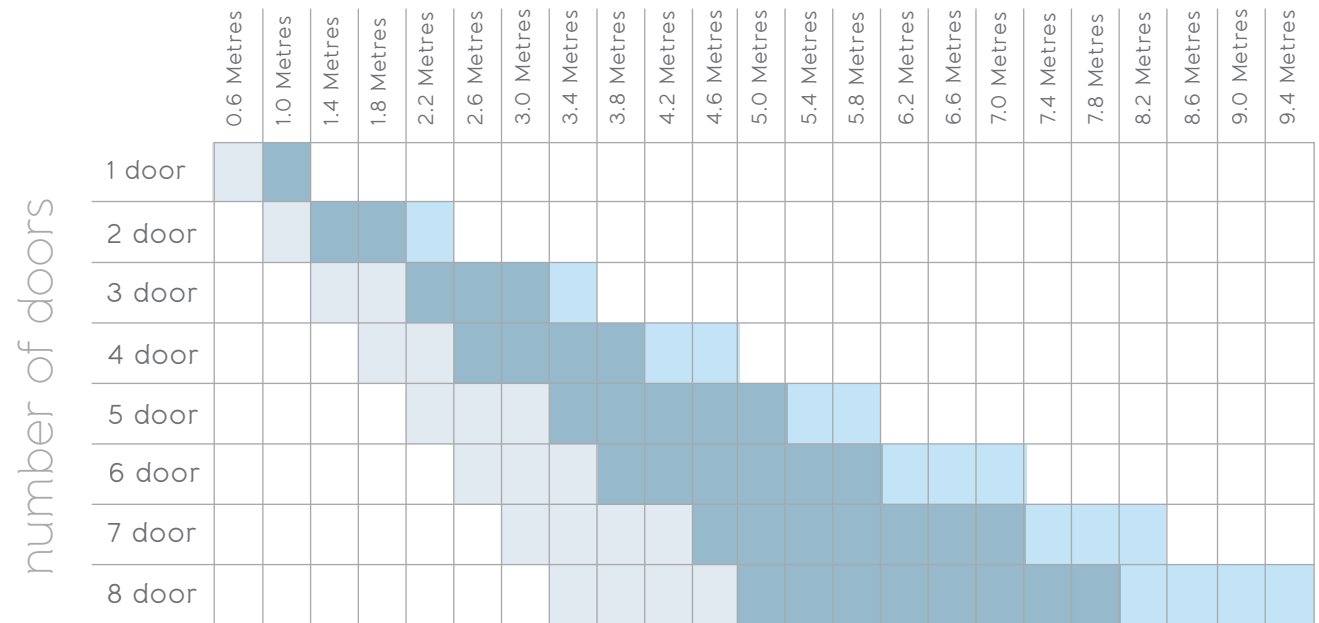

approximate opening

*Above sizes are for guidance only and are subject to glass specification.

Key:

- Optimum door leaf sizes
- Wide door leaf sizes
- Narrow door leaf sizes